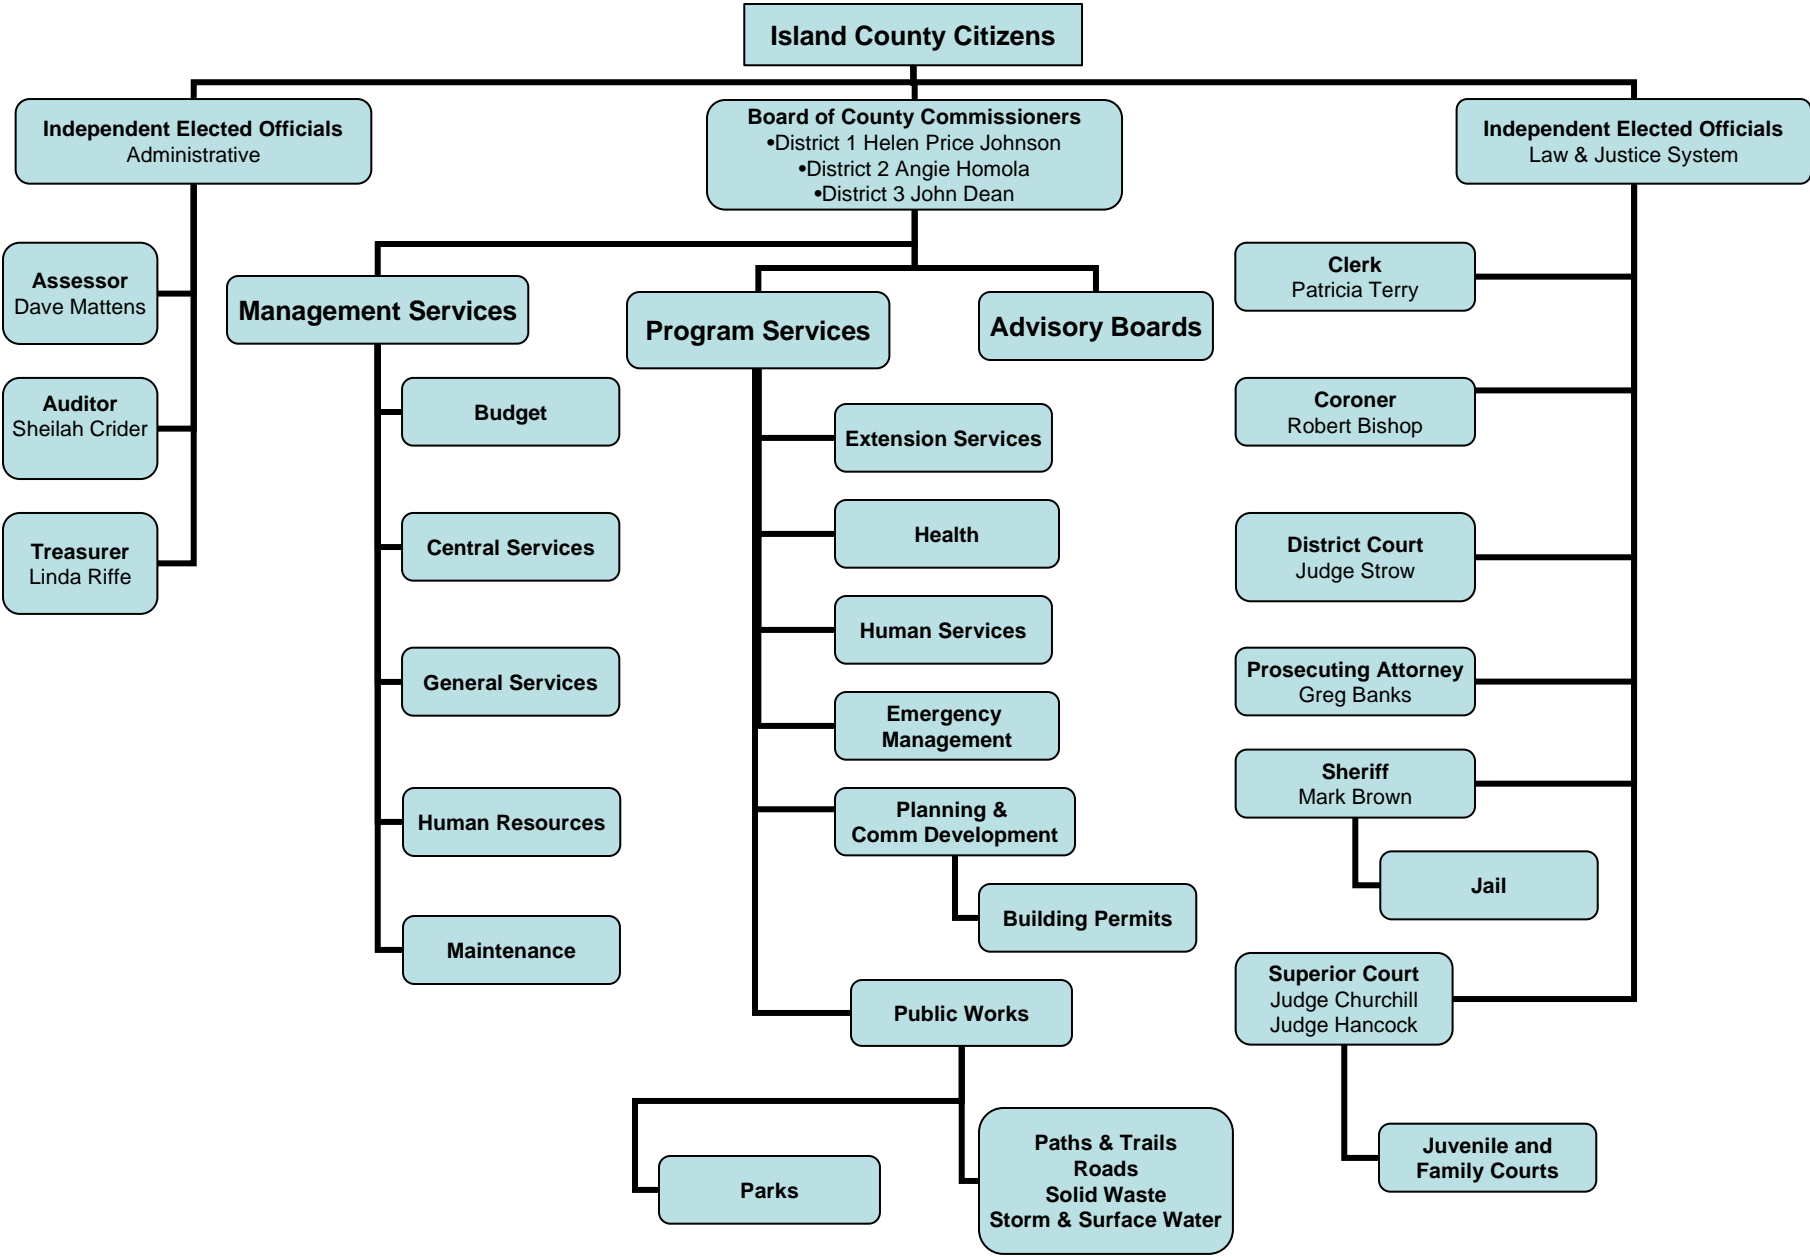

Island County Government

Island County Citizens

Independent Elected Officials
Administrative

Board of County Commissioners
•District 1 Helen Price Johnson
•District 2 Angie Homola
•District 3 John Dean

Independent Elected Officials
Law & Justice System

District Court
Judge Strow

Prosecuting Attorney
Greg Banks

Sheriff
Mark Brown

Jail

Superior Court
Judge Churchill
Judge Hancock

Juvenile and Family Courts

Budget

Central Services

General Services

Human Resources

Maintenance

Extension Services

Health

Human Services

Emergency Management

Planning & Comm Development

Building Permits

Public Works

Parks

Paths & Trails
Roads
Solid Waste
Storm & Surface Water